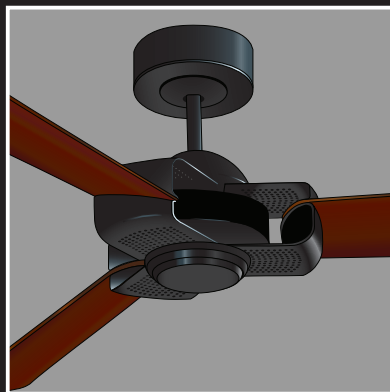

VENTO OTTEN DC

*stunning industrial inspired design with
unique blade arm detailing*

CEILING FAN FEATURES

- FEATURES COMPACT DC MOTOR
- REVERSIBLE BLADES TO BETTER SUIT YOUR DECOR
- IDEAL FOR LARGE ROOMS WITH ITS 60' BLADE SPAN
- ENERGY EFFICIENT WITH A HIGH AIRFLOW
- 6 SPEED REMOTE CONTROL OPERATION

Includes Reversible Blades:

OAK BLADES

MAHOGONY BLADES

OTTEN DC COLOUR

Black & Oak/Mahogany W-CFVEOTMB-RPW

VENTO

- The Vento Otten features a highly efficient DC motor keeping consumption as low as possible
- The fans motor is also very quiet making it the perfect choice for living areas
- This Otten has 6 selectable speeds and can be reversed for summer and winter use
- The fans is available with a black motor and reversible Oak or Mahogany blades
- The fan does not have lighting options

DIMENSIONS

A Ceiling to Blade* **342mm**

B Blade Span **60'(1520mm)**

*Ceiling to Blade is approx to the lowest part of the fan

| | |
|---------------------|-----------------------------|
| TWO YEAR | IN-HOME WARRANTY |
|---------------------|-----------------------------|