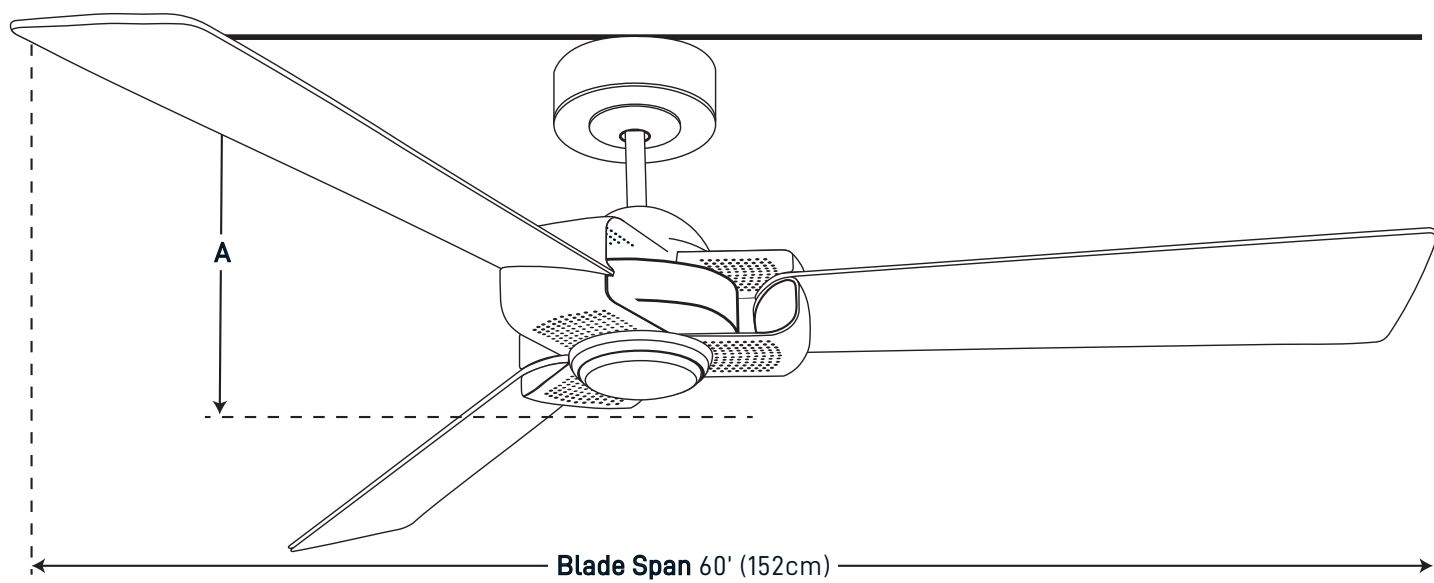

VENTO OTTEN DC

*stunning industrial inspired design with
unique blade arm detailing*

CEILING FAN FEATURES

- FEATURES COMPACT DC MOTOR
- REVERSIBLE BLADES TO BETTER SUIT YOUR DECOR
- IDEAL FOR LARGE ROOMS WITH ITS 60' BLADE SPAN
- ENERGY EFFICIENT WITH A HIGH AIRFLOW
- 6 SPEED REMOTE CONTROL OPERATION

| | |
|-------------|----------------|
| Blade Span | 60' (152cm) |
| Max Airflow | 12,223 m3/h |
| Motor Max | 32.7W DC |
| Blades | 3 Blades |
| Speeds | 6 Speed |
| Operation | Remote Control |
| Location | Indoor |

DIMENSIONS

A Ceiling to Blade* **342mm**

B Blade Span **60'(1520mm)**

*Ceiling to Blade is approx to the lowest part of the fan

| | |
|---------------------|-----------------------------|
| TWO YEAR | IN-HOME WARRANTY |
|---------------------|-----------------------------|