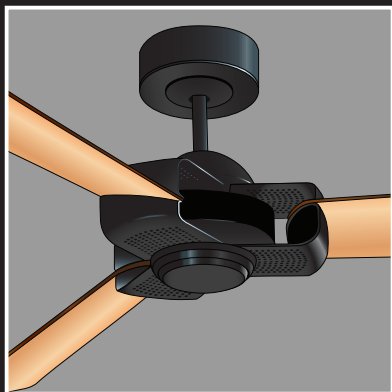

VENTO OTTEN DC

*stunning industrial inspired design with
unique blade arm detailing*

CEILING FAN FEATURES

- FEATURES COMPACT DC MOTOR
- REVERSIBLE BLADES TO BETTER SUIT YOUR DECOR
- IDEAL FOR LARGE ROOMS WITH ITS 60' BLADE SPAN
- ENERGY EFFICIENT WITH A HIGH AIRFLOW
- 6 SPEED REMOTE CONTROL OPERATION

Includes Reversible Blades:

OAK BLADES

MAHOGONY BLADES

OTTEN DC COLOUR

Black & Oak/Mahogany W-CFVEOTMB-RPW

VENTO

- The Vento Otten features a highly efficient DC motor keeping consumption as low as possible
- The fans motor is also very quiet making it the perfect choice for living areas
- This Otten has 6 selectable speeds and can be reversed for summer and winter use
- The fans is available with a black motor and reversible Oak or Mahogany blades
- The fan does not have lighting options