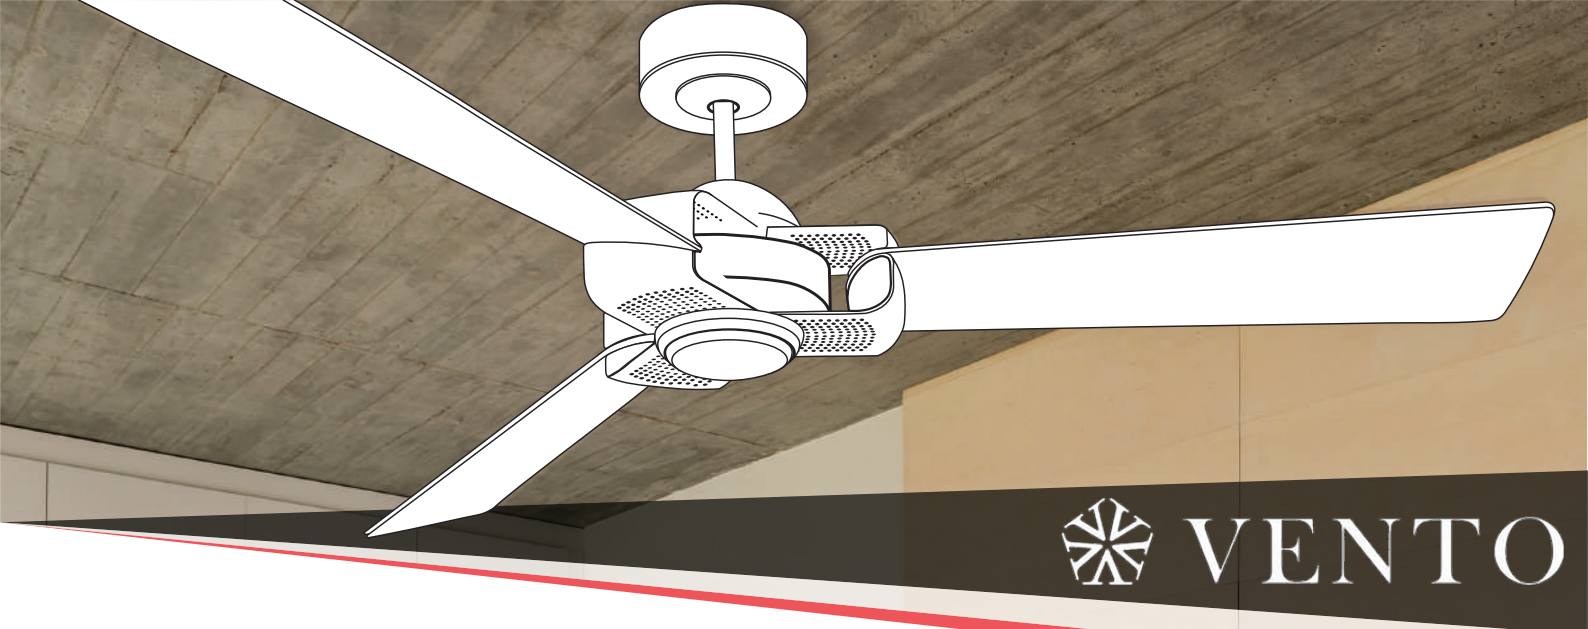

VENTO OTTEN DC

*stunning industrial inspired design with
unique blade arm detailing*

CEILING FAN FEATURES

- FEATURES COMPACT DC MOTOR
- REVERSIBLE BLADES TO BETTER SUIT YOUR DECOR
- IDEAL FOR LARGE ROOMS WITH ITS 60' BLADE SPAN
- ENERGY EFFICIENT WITH A HIGH AIRFLOW
- 6 SPEED REMOTE CONTROL OPERATION

Includes Reversible Blades:

OAK BLADES

MAHOGONY BLADES

OTTEN DC COLOUR

Black & Oak/Mahogany W-CFVEOTMB-RPW

VENTO

- The Vento Otten features a highly efficient DC motor keeping consumption as low as possible
- The fans motor is also very quiet making it the perfect choice for living areas
- This Otten has 6 selectable speeds and can be reversed for summer and winter use
- The fans is available with a black motor and reversible Oak or Mahogany blades
- The fan does not have lighting options