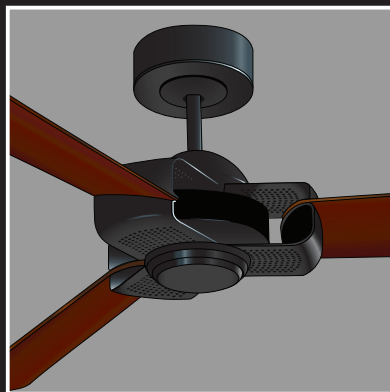

VENTO OTTEN DC

*stunning industrial inspired design with
unique blade arm detailing*

CEILING FAN FEATURES

- FEATURES COMPACT DC MOTOR
- REVERSIBLE BLADES TO BETTER SUIT YOUR DECOR
- IDEAL FOR LARGE ROOMS WITH ITS 60' BLADE SPAN
- ENERGY EFFICIENT WITH A HIGH AIRFLOW
- 6 SPEED REMOTE CONTROL OPERATION

Includes Reversible Blades:

OAK BLADES

MAHOGONY BLADES

OTTEN DC COLOUR

Black & Oak/Mahogany W-CFVEOTMB-RPW

VENTO

- The Vento Otten features a highly efficient DC motor keeping consumption as low as possible
- The fans motor is also very quiet making it the perfect choice for living areas
- This Otten has 6 selectable speeds and can be reversed for summer and winter use
- The fans is available with a black motor and reversible Oak or Mahogany blades
- The fan does not have lighting options

Blade Span	60' (152cm)
Max Airflow	12,223 m3/h
Motor Max	32.7W DC
Blades	3 Blades
Speeds	6 Speed
Operation	Remote Control
Location	Indoor

DIMENSIONS

A Ceiling to Blade* **342mm**

B Blade Span **60'(1520mm)**