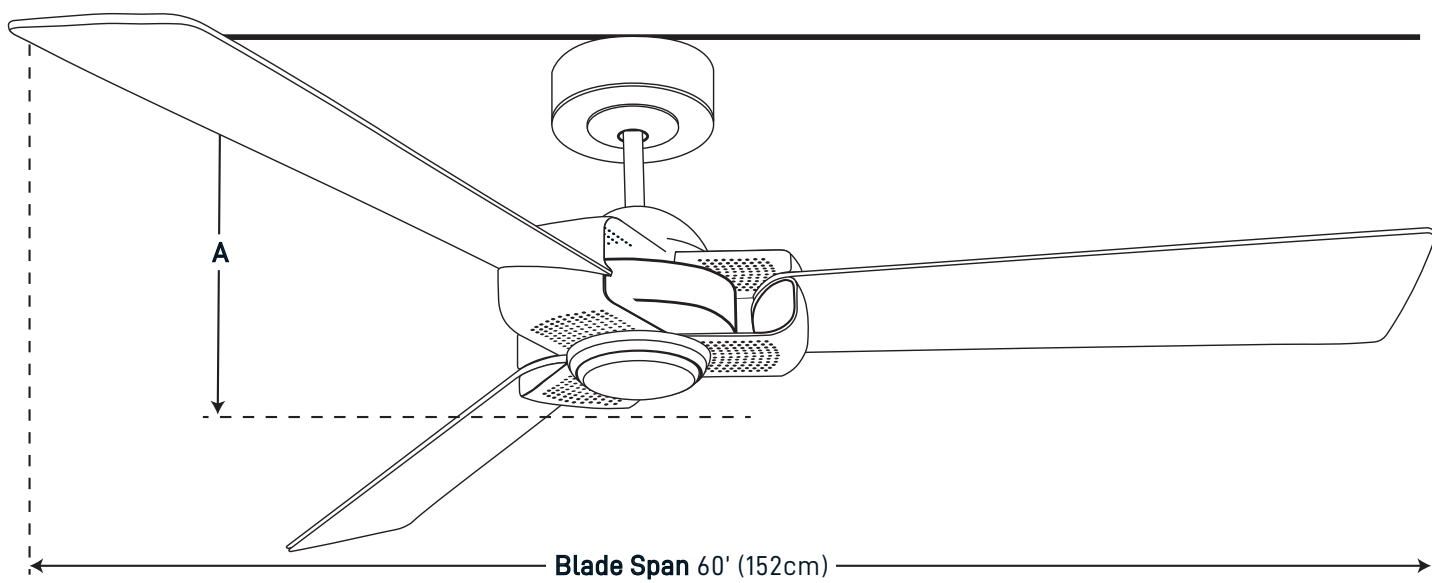

VENTO OTTEN DC

*stunning industrial inspired design with
unique blade arm detailing*

CEILING FAN FEATURES

- FEATURES COMPACT DC MOTOR
- REVERSIBLE BLADES TO BETTER SUIT YOUR DECOR
- IDEAL FOR LARGE ROOMS WITH ITS 60' BLADE SPAN
- ENERGY EFFICIENT WITH A HIGH AIRFLOW
- 6 SPEED REMOTE CONTROL OPERATION

Blade Span	60' (152cm)
Max Airflow	12,223 m3/h
Motor Max	32.7W DC
Blades	3 Blades
Speeds	6 Speed
Operation	Remote Control
Location	Indoor

DIMENSIONS

A Ceiling to Blade* **342mm**

B Blade Span **60'(1520mm)**